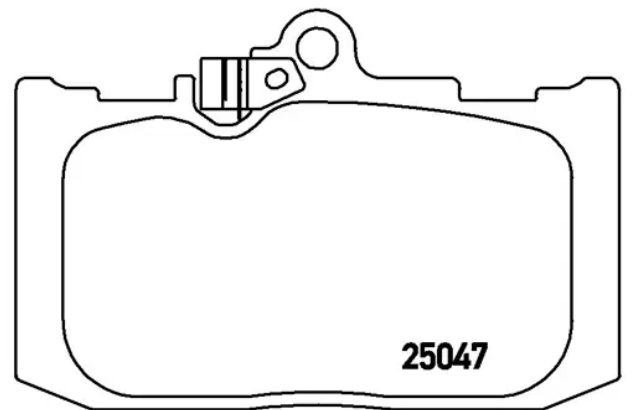

## P 83 131

**The P 83 131 brake pad is synonymous with reliability**

The Brembo brake pad guarantees ultimate safety when braking thanks to the use of more than 100 different compounds, designed according to the type of vehicle and use. Stopping distances reduced to a minimum, maximum driving comfort and silent operation are the most important features of Brembo materials. Brembo brake pads are supplied together with an extensive range of accessories and assembly kits for professional-standard installation.

## Technical specifications

EAN code <b>8020584103777</b>	Axle <b>Front</b>	Thickness <b>18 mm</b>
Width <b>119 mm</b>	Height <b>78 mm</b>	Braking system <b>Advics</b>
Wear indicator <b>Acoustic</b>	WVA number <b>24965,25047</b>	Accessories <b>With anti-squeal shim</b>