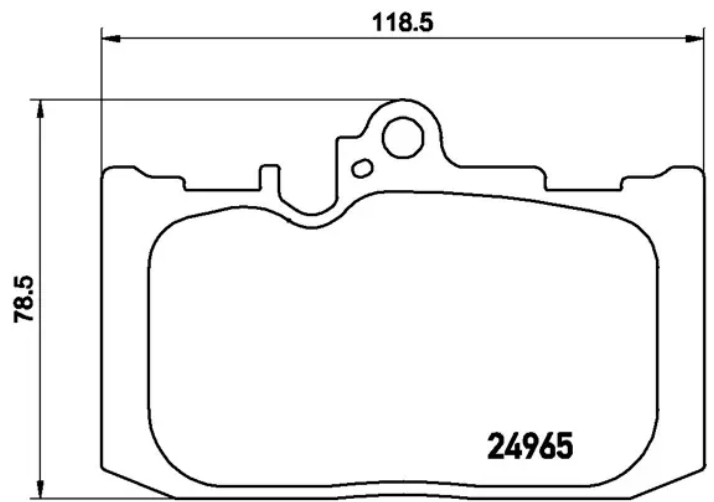

## Technical specifications

EAN code <b>8020584103777</b>	Axle <b>Front</b>	Thickness <b>18 mm</b>
Width <b>119 mm</b>	Height <b>78 mm</b>	Braking system <b>Advics</b>
Wear indicator <b>Acoustic</b>	WVA number <b>24965,25047</b>	Accessories <b>With anti-squeal shim</b>