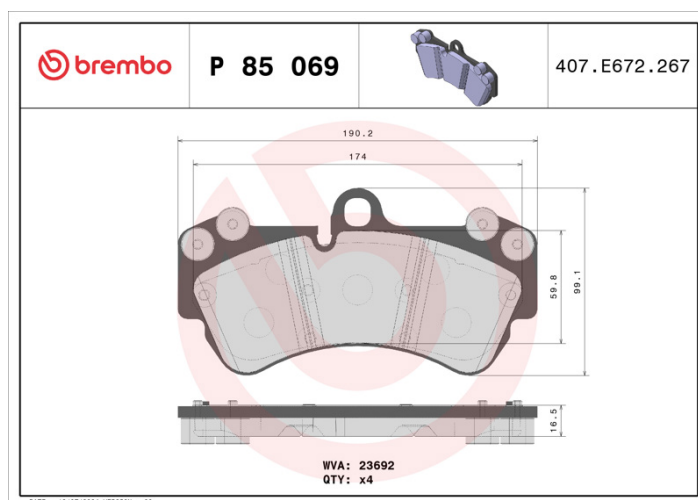

## P 85 069

The P 85 069 brake pad is synonymous with reliability

The Brembo brake pad guarantees ultimate safety when braking thanks to the use of more than 100 different compounds, designed according to the type of vehicle and use. Stopping distances reduced to a minimum, maximum driving comfort and silent operation are the most important features of Brembo materials. Brembo brake pads are supplied together with an extensive range of accessories and assembly kits for professional-standard installation.

### Technical specifications

EAN code <b>8020584058725</b>	Axle <b>Front</b>	Thickness <b>17 mm</b>
Width <b>190 mm</b>	Height <b>99 mm</b>	Braking system <b>Brembo</b>
Wear indicator <b>Prepared for wear indicator</b>	WVA number <b>23692</b>	Accessories <b>With counterweights</b>