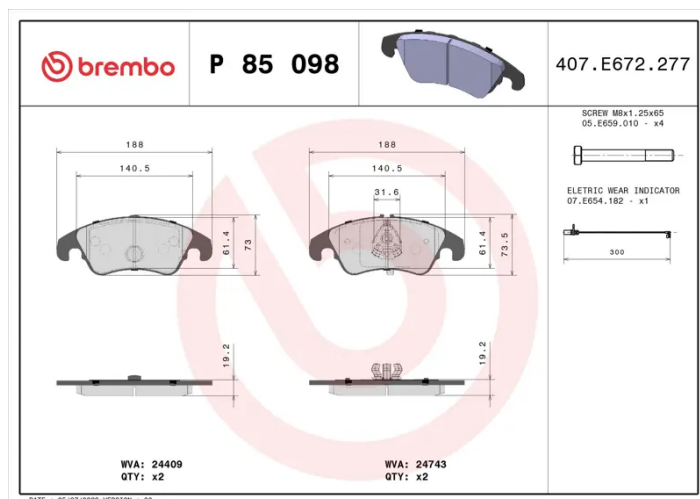

BRAKE PAD

P 85 098

The P 85 098 brake pad is synonymous with reliability

The Brembo brake pad guarantees ultimate safety when braking thanks to the use of more than 100 different compounds, designed according to the type of vehicle and use. Stopping distances reduced to a minimum, maximum driving comfort and silent operation are the most important features of Brembo materials. Brembo brake pads are supplied together with an extensive range of accessories and assembly kits for professional-standard installation.

- ✓ OE-equivalent
- ✓ Brembo quality
- ✓ ECE-R90 certificate
- ✓ Safety
- ✓ Performance
- ✓ Comfort
- ✓ With accessories

Technical specifications

EAN code 8020584062470	Axle Front	Thickness 19 mm
Width 188 mm	Height 73 mm	Braking system Lucas
Wear indicator Electric	WVA number 24408,24409,24743	Accessories With anti-squeal shim With accessories With brake caliper bolts