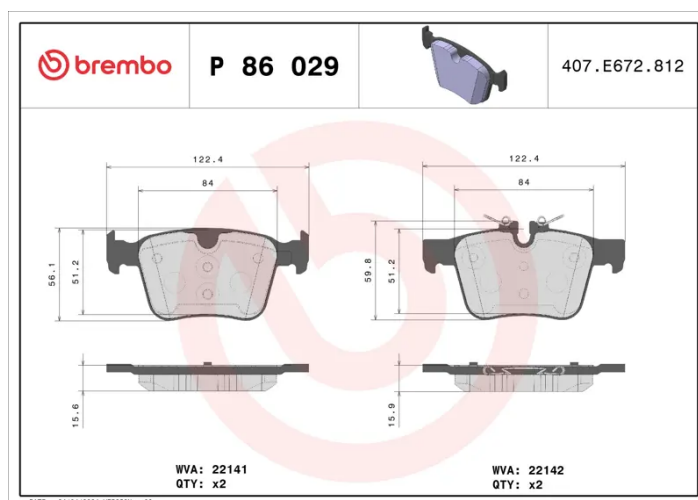

BRAKE PAD

P 86 029

The P 86 029 brake pad is synonymous with reliability

The Brembo brake pad guarantees ultimate safety when braking thanks to the use of more than 100 different compounds, designed according to the type of vehicle and use. Stopping distances reduced to a minimum, maximum driving comfort and silent operation are the most important features of Brembo materials. Brembo brake pads are supplied together with an extensive range of accessories and assembly kits for professional-standard installation.

- ✓ OE-equivalent
- ✓ Brembo quality
- ✓ ECE-R90 certificate
- ✓ Safety
- ✓ Performance
- ✓ Comfort

Technical specifications

| | | |
|--|----------------------------------|---|
| EAN code 8020584087282 | Axle Front and rear | Thickness 16 mm |
| Width 122 mm | Height 56 mm | Braking system Teves |
| Wear indicator Prepared for wear indicator | WVA number 22141,22142 | Accessories With anti-squeal shim |