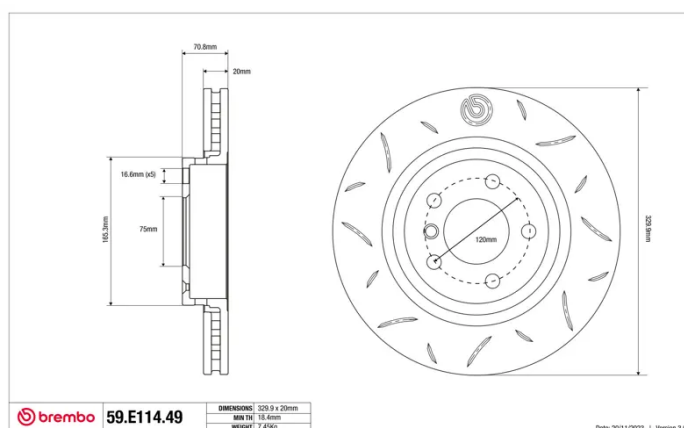

SPORT | TY3 BRAKE DISC

59.E114.49

The 59.E114.49 brake disc is synonymous with reliability

Type-3 slotting used to distinguish the Brembo SPORT | TY3 brake disc is widely used in professional motorsports. It therefore offers superior initial response with excellent release characteristics, improving braking performance while giving the vehicle an aggressive appearance. The Brembo logo on the braking surface adds an exclusive and unique touch to the vehicle. The SPORT | TY3 brake discs are plug-and-play since they replace OE discs directly.

- ✓ OE-equivalent
- ✓ Brembo quality
- ✓ ECE-R90 certificate
- ✓ Safety
- ✓ Performance
- ✓ Comfort
- ✓ Sports driving
- ✓ Sporty look

Technical specifications

Diameter	Thickness (TH)	Height (A)
330 mm	20 mm	71 mm
Number of holes (C)	Brake disc type	Centering
5	Solid	75 mm
Min. thickness	Axle	
18,6 mm	Rear	
Units per box	EAN code	
1	8020584605202	