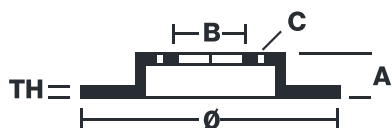

SPORT | TY3 BRAKE DISC

59.E114.92

The 59.E114.92 brake disc is synonymous with reliability

Type-3 slotting used to distinguish the Brembo SPORT | TY3 brake disc is widely used in professional motorsports. It therefore offers superior initial response with excellent release characteristics, improving braking performance while giving the vehicle an aggressive appearance. The Brembo logo on the braking surface adds an exclusive and unique touch to the vehicle. The SPORT | TY3 brake discs are plug-and-play since they replace OE discs directly.

- ✓ OE-equivalent
- ✓ Brembo quality
- ✓ ECE-R90 certificate
- ✓ Safety
- ✓ Performance
- ✓ Comfort
- ✓ Sports driving
- ✓ Sporty look

Technical specifications

Diameter	Thickness (TH)	Height (A)
300 mm	10 mm	58 mm
Number of holes (C)	Brake disc type	Centering
5	Solid	67 mm
Min. thickness	Tightening torque	Axle
8,3 mm	130 Nm	Rear
Units per box	EAN code	
1	8020584605653	