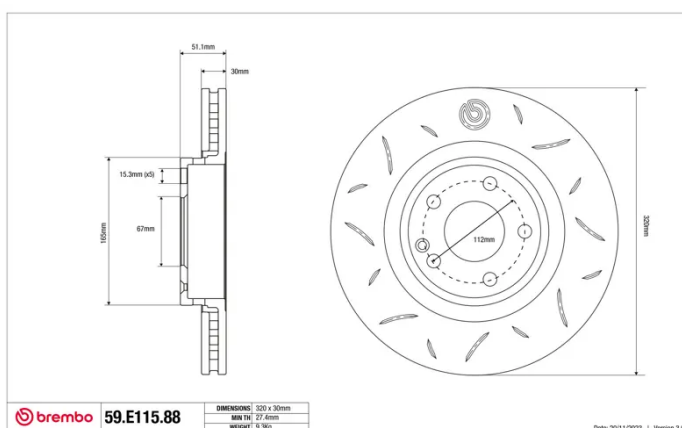

SPORT | TY3 BRAKE DISC

59.E115.88

The 59.E115.88 brake disc is synonymous with reliability

Type-3 slotting used to distinguish the Brembo SPORT | TY3 brake disc is widely used in professional motorsports. It therefore offers superior initial response with excellent release characteristics, improving braking performance while giving the vehicle an aggressive appearance. The Brembo logo on the braking surface adds an exclusive and unique touch to the vehicle. The SPORT | TY3 brake discs are plug-and-play since they replace OE discs directly.

- ✓ OE-equivalent
- ✓ Brembo quality
- ✓ ECE-R90 certificate
- ✓ Safety
- ✓ Performance
- ✓ Comfort
- ✓ Sports driving
- ✓ Sparty look

Technical specifications

Diameter	Thickness (TH)	Height (A)
320 mm	30 mm	51 mm
Number of holes (C)	Brake disc type	Centering
5	Solid	67 mm
Min. thickness	Tightening torque	Axle
27,4 mm	130 Nm	Front
Units per box	EAN code	
1	8020584606629	

59.E115.88

DIMENSIONE	220 x 30mm
MIN TH	27,4mm
WEIGHT	9,3kg

Date: 2011/2023 | Version: 3.00