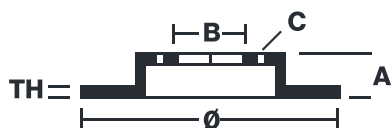

SPORT | TY3 BRAKE DISC

59.E115.88

The 59.E115.88 brake disc is synonymous with reliability

Type-3 slotting used to distinguish the Brembo SPORT | TY3 brake disc is widely used in professional motorsports. It therefore offers superior initial response with excellent release characteristics, improving braking performance while giving the vehicle an aggressive appearance. The Brembo logo on the braking surface adds an exclusive and unique touch to the vehicle. The SPORT | TY3 brake discs are plug-and-play since they replace OE discs directly.

- ✓ OE-equivalent
- ✓ Brembo quality
- ✓ ECE-R90 certificate
- ✓ Safety
- ✓ Performance
- ✓ Comfort
- ✓ Sports driving
- ✓ Sparty look

Technical specifications

Diameter	Thickness (TH)	Height (A)
320 mm	30 mm	51 mm
Number of holes (C)	Brake disc type	Centering
5	Solid	67 mm
Min. thickness	Tightening torque	Axle
27,4 mm	130 Nm	Front
Units per box	EAN code	
1	8020584606629	

59.E115.88

DIMENSIONE	220 x 30mm
MIN TH	27,4mm
WEIGHT	9,3kg

Date: 2011/2023 | Version: 3.00