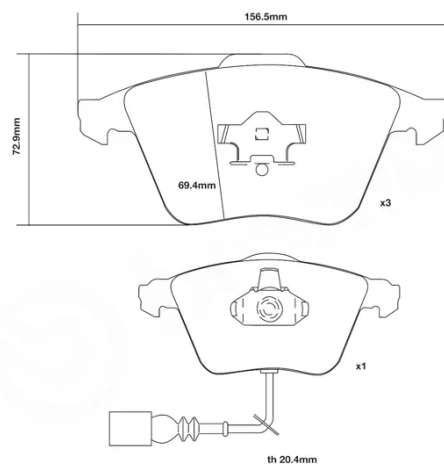

Technical specifications

Width **155 mm** Thickness **20 mm**

WVA number **23801,23912,23913** Axle **Front**

EAN code **8020584602447**