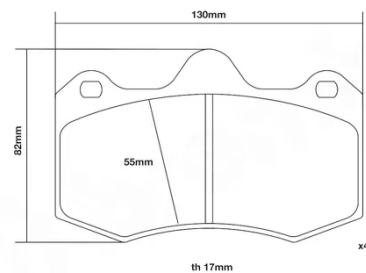

### Technical specifications

Width	Thickness
<b>130 mm</b>	<b>17 mm</b>
WVA number	Axle
<b>20345</b>	<b>Front and rear</b>
EAN code	
<b>8020584602515</b>	

COMPATIBLE VEHICLES