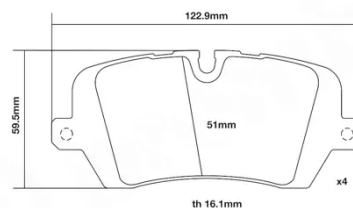

- ✓ OE-equivalent
- ✓ Brembo quality
- ✓ ECE-R90 certificate
- ✓ Safety
- ✓ Performance
- ✓ Comfort
- ✓ Sports driving
- ✓ Sporty look

Technical specifications

Width
131 mm

Thickness
17 mm

Wear indicator
Prepared for wear indicator

WVA number
25720

Axle
Rear

EAN code
8020584603321

COMPATIBLE VEHICLES