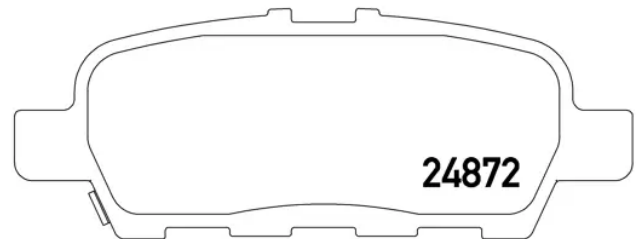

BRAKE PAD

P 56 087

The P 56 087 brake pad is synonymous with reliability

The Brembo brake pad guarantees ultimate safety when braking thanks to the use of more than 100 different compounds, designed according to the type of vehicle and use. Stopping distances reduced to a minimum, maximum driving comfort and silent operation are the most important features of Brembo materials. Brembo brake pads are supplied together with an extensive range of accessories and assembly kits for professional-standard installation.

- ✓ OE-equivalent
- ✓ Brembo quality
- ✓ ECE-R90 certificate
- ✓ Safety
- ✓ Performance
- ✓ Comfort

Technical specifications

EAN code	Axle	Thickness
8020584103395	Rear	14 mm
Width	Height	Braking system
106 mm	39 mm	Akebono
Wear indicator	WVA number	Accessories
Acoustic	25778,24872,24871	With anti-squeal shim