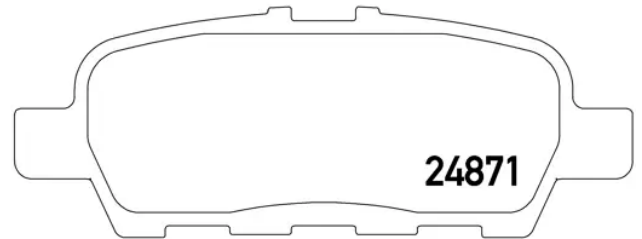

BRAKE PAD

P 56 087

The P 56 087 brake pad is synonymous with reliability

The Brembo brake pad guarantees ultimate safety when braking thanks to the use of more than 100 different compounds, designed according to the type of vehicle and use. Stopping distances reduced to a minimum, maximum driving comfort and silent operation are the most important features of Brembo materials. Brembo brake pads are supplied together with an extensive range of accessories and assembly kits for professional-standard installation.

- ✓ OE-equivalent
- ✓ Brembo quality
- ✓ ECE-R90 certificate
- ✓ Safety
- ✓ Performance
- ✓ Comfort

Technical specifications

EAN code	Axle	Thickness
8020584103395	Rear	14 mm
Width	Height	Braking system
106 mm	39 mm	Akebono
Wear indicator	WVA number	Accessories
Acoustic	25778,24872,24871	With anti-squeal shim