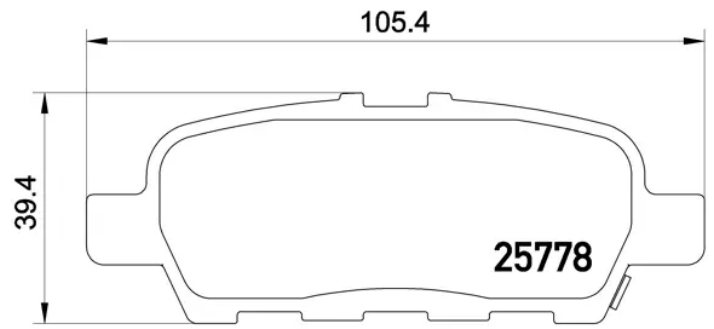

BRAKE PAD

P 56 087

The P 56 087 brake pad is synonymous with reliability

The Brembo brake pad guarantees ultimate safety when braking thanks to the use of more than 100 different compounds, designed according to the type of vehicle and use. Stopping distances reduced to a minimum, maximum driving comfort and silent operation are the most important features of Brembo materials. Brembo brake pads are supplied together with an extensive range of accessories and assembly kits for professional-standard installation.

- ✓ OE-equivalent
- ✓ Brembo quality
- ✓ ECE-R90 certificate
- ✓ Safety
- ✓ Performance
- ✓ Comfort

Technical specifications

EAN code	Axle	Thickness
8020584103395	Rear	14 mm
Width	Height	Braking system
106 mm	39 mm	Akebono
Wear indicator	WVA number	Accessories
Acoustic	25778,24872,24871	With anti-squeal shim