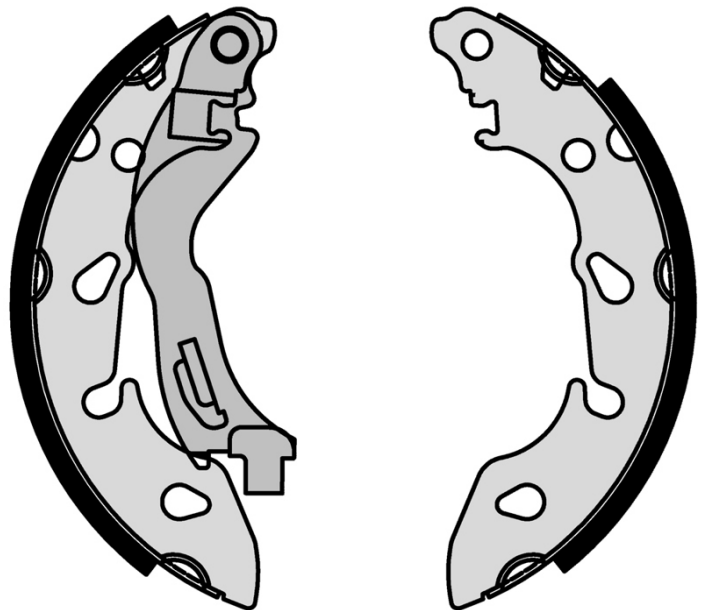

SHOE

S 24 553

The S 24 553 brake shoe is synonymous with reliability

Brembo brake shoes of original equipment quality guarantee the safe and reliable performance of your drum braking system. All Brembo brake shoes are accompanied by a ECE-R90 homologation certificate.

- ✓ OE-equivalent
- ✓ Brembo quality
- ✓ ECE-R90 certificate
- ✓ Safety
- ✓ Durability

Technical specifications

EAN code
8432509662489

Rear

Diameter
180 mm

Width
32 mm

Braking system
AP Lockheed

Parking brake lever
With handbrake lever