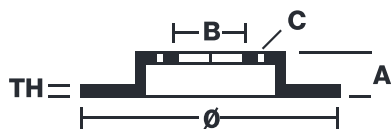

## 08.4927.10

The **08.4927.10** brake disc is synonymous with reliability

The Brembo brake disc is fully interchangeable with an Original Equipment brake disc. The control of the entire production cycle allows Brembo to offer brake discs with outstanding performance levels, reliability, durability and comfort in all conditions of use. All Brembo brake discs are accompanied by the ECE-R90 homologation.

### Technical specifications

EAN code  
**8020584492710**

Axle  
**Rear**

Diameter  $\varnothing$   
**270 mm**

Thickness (TH)  
**10 mm**

Height (A)  
**67 mm**

Number of holes (C)  
**5**

Brake disc type  
**Solid**