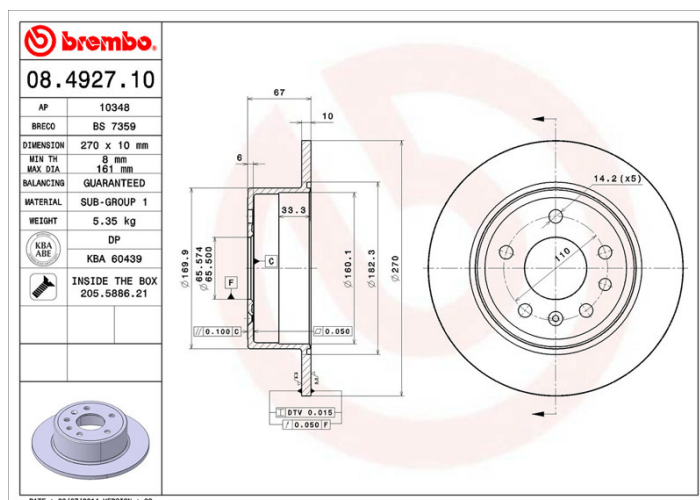

### Technical specifications

EAN code  
**8020584492710**

Axle  
**Rear**

Diameter  $\varnothing$   
**270 mm**

Thickness (TH)  
**10 mm**

Height (A)  
**67 mm**

Number of holes (C)  
**5**

Brake disc type  
**Solid**

Centering (B)  
**66 mm**

Min. thickness  
**8 mm**

Tightening torque  
**110 Nm**

COMPATIBLE VEHICLES