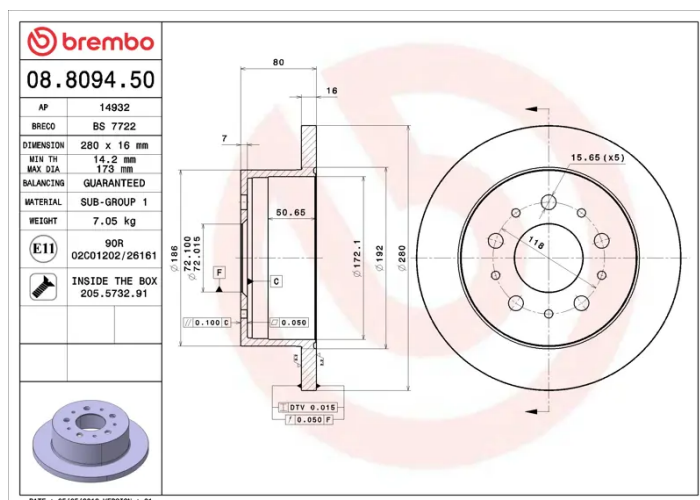

### Technical specifications

EAN code  
**8020584809457**

Axle  
**Rear**

Diameter Ø  
**280 mm**

Thickness (TH)  
**16 mm**

Height (A)  
**80 mm**

Number of holes (C)  
**5**

Brake disc type  
**Solid**

Centering (B)  
**72 mm**

Min. thickness  
**14,2 mm**

Tightening torque  
**160 Nm**

COMPATIBLE VEHICLES