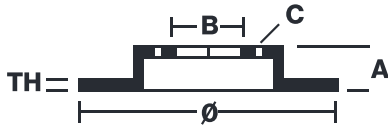

BRAKE DISC

08.9364.20

The 08.9364.20 brake disc is synonymous with reliability

The Brembo brake disc is fully interchangeable with an Original Equipment brake disc. The control of the entire production cycle allows Brembo to offer brake discs with outstanding performance levels, reliability, durability and comfort in all conditions of use. All Brembo brake discs are accompanied by the ECE-R90 homologation.

- ✓ OE-equivalent
- ✓ Brembo quality
- ✓ ECE-R90 certificate
- ✓ Safety

Technical specifications

EAN code
8020584936429

Axle
Rear

Diameter Ø
278 mm

Thickness (TH)
12 mm

Height (A)
43 mm

Number of holes (C)
5