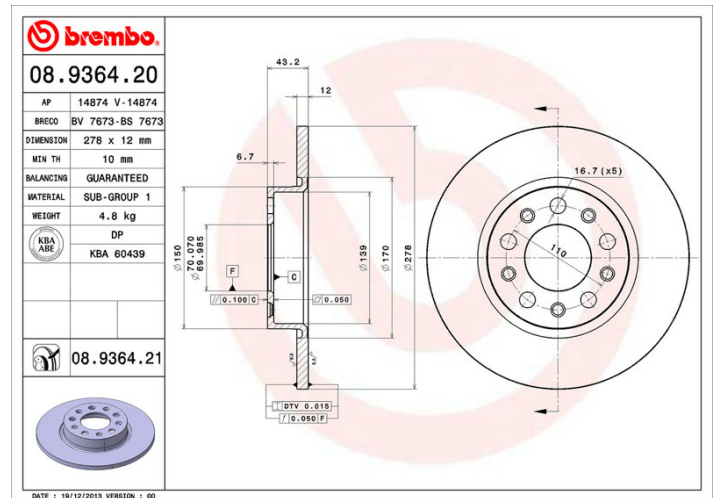

- ✓ OE-equivalent
- ✓ Brembo quality
- ✓ ECE-R90 certificate
- ✓ Safety

Technical specifications

EAN code
8020584936429

Axle
Rear

Diameter Ø
278 mm

Thickness (TH)
12 mm

Height (A)
43 mm

Number of holes (C)
5

Brake disc type
Solid

Centering (B)
70 mm

Min. thickness
10 mm

Tightening torque
120 Nm

COMPATIBLE VEHICLES

COMPATIBLE OE PART NUMBERS

51767377 ALFA ROMEO

51767378 ALFA ROMEO