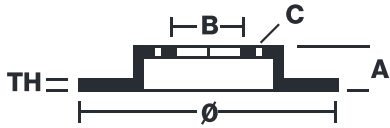

BRAKE DISC

08.9364.20

The **08.9364.20** brake disc is synonymous with reliability

The Brembo brake disc is fully interchangeable with an Original Equipment brake disc. The control of the entire production cycle allows Brembo to offer brake discs with outstanding performance levels, reliability, durability and comfort in all conditions of use. All Brembo brake discs are accompanied by the ECE-R90 homologation.

- ✓ OE-equivalent
- ✓ Brembo quality
- ✓ ECE-R90 certificate
- ✓ Safety

Technical specifications

EAN code 8020584936429	Axle Rear	Diameter Ø 278 mm
Thickness (TH) 12 mm	Height (A) 43 mm	Number of holes (C) 5
Brake disc type Solid	Centering (B) 70 mm	Min. thickness 10 mm
Tightening torque 120 Nm		