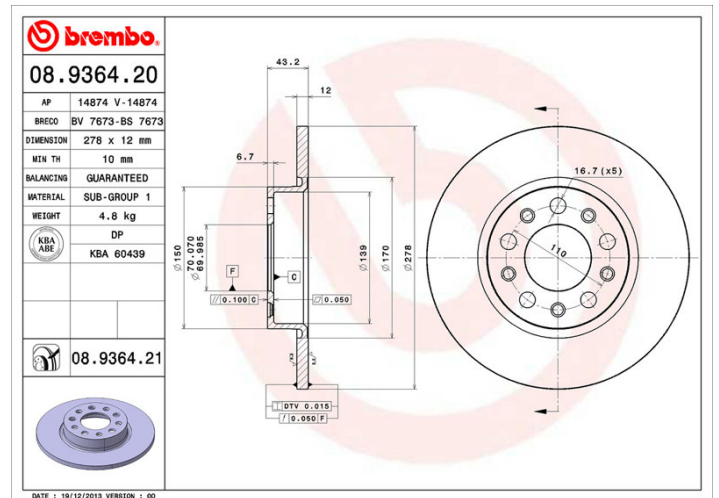

BRAKE DISC

08.9364.20

The **08.9364.20** brake disc is synonymous with reliability

The Brembo brake disc is fully interchangeable with an Original Equipment brake disc. The control of the entire production cycle allows Brembo to offer brake discs with outstanding performance levels, reliability, durability and comfort in all conditions of use. All Brembo brake discs are accompanied by the ECE-R90 homologation.

- ✓ OE-equivalent
- ✓ Brembo quality
- ✓ ECE-R90 certificate
- ✓ Safety

Technical specifications

EAN code 8020584936429	Axle Rear	Diameter Ø 278 mm
Thickness (TH) 12 mm	Height (A) 43 mm	Number of holes (C) 5
Brake disc type Solid	Centering (B) 70 mm	Min. thickness 10 mm
Tightening torque 120 Nm		