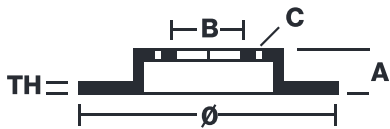

### Technical specifications

EAN code  
**8020584019467**

Axle  
**Rear**

Diameter Ø  
**300 mm**

Thickness (TH)  
**16 mm**

Height (A)  
**80 mm**

Number of holes (C)  
**5**

Brake disc type  
**Solid**