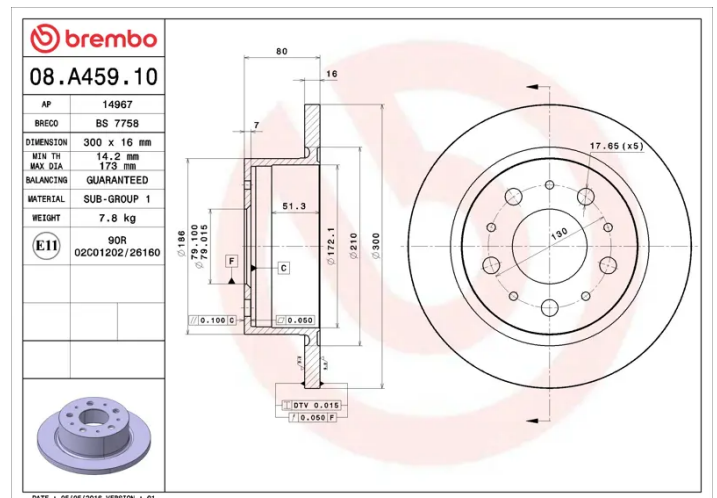

### Technical specifications

EAN code  
**8020584019467**

Axle  
**Rear**

Diameter Ø  
**300 mm**

Thickness (TH)  
**16 mm**

Height (A)  
**80 mm**

Number of holes (C)  
**5**

Brake disc type  
**Solid**

Centering (B)  
**79 mm**

Min. thickness  
**14,2 mm**

Tightening torque  
**160 Nm**

COMPATIBLE VEHICLES