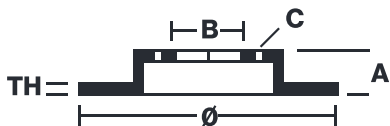

BRAKE DISC XTRA

08.A715.1X

The **08.A715.1X Xtra** brake disc is synonymous with reliability

The Brembo Xtra brake disc features holes on the braking surface. The holes are designed to improve the cooling of the braking system, to generate greater fading resistance and grip in the initial stages of braking. The sports look is also enhanced by the presence of the UV paint.

- ✓ Brembo quality
- ✓ ECE-R90 certificate
- ✓ Performance
- ✓ Sports driving
- ✓ Sporty look
- ✓ Anti-corrosion

Technical specifications

EAN code	Axle	Diameter Ø
8020584328897	Rear	292 mm
Thickness (TH)	Height (A)	Number of holes (C)
9 mm	62 mm	5
Brake disc type	Centering (B)	Min. thickness
Solid	68 mm	8,2 mm