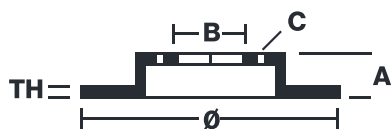

### Technical specifications

EAN code  
**8020584325186**

Axle  
**Rear**

Diameter Ø  
**286 mm**

Thickness (TH)  
**10 mm**

Height (A)  
**63,3 mm**

Number of holes (C)  
**5**

Brake disc type  
**Solid**