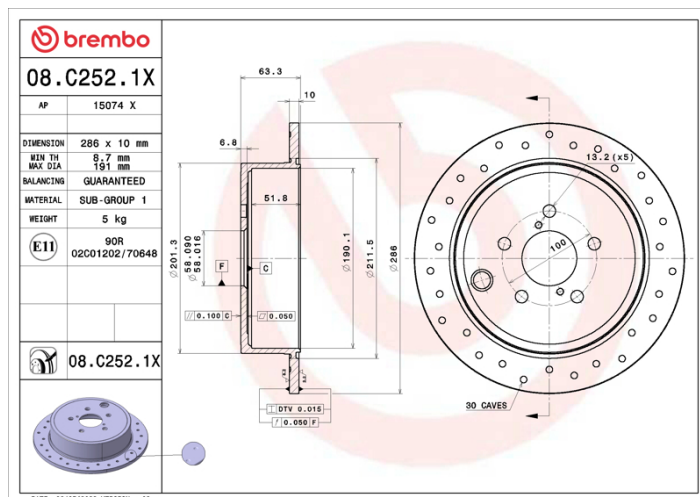

### Technical specifications

EAN code  
**8020584325186**

Axle  
**Rear**

Diameter Ø  
**286 mm**

Thickness (TH)  
**10 mm**

Height (A)  
**63,3 mm**

Number of holes (C)  
**5**

Brake disc type  
**Solid**

Centering (B)  
**58 mm**

Min. thickness  
**8,7 mm**

COMPATIBLE VEHICLES