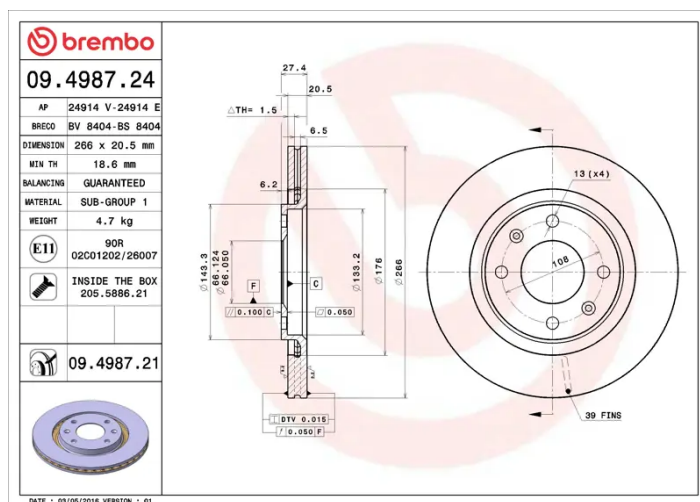

- ✓ OE-equivalent
- ✓ Brembo quality
- ✓ ECE-R90 certificate
- ✓ Safety
- ✓ Fastening screws

Technical specifications

EAN code
8020584012512

Axle
Front

Diameter \varnothing
266 mm

Thickness (TH)
20,5 mm

Height (A)
27 mm

Number of holes (C)
4

Brake disc type
Ventilated

Centering (B)
66 mm

Min. thickness
18,6 mm

Tightening torque
90 Nm

COMPATIBLE VEHICLES

COMPATIBLE OE PART NUMBERS

1618859780	CITROËN
------------	---------