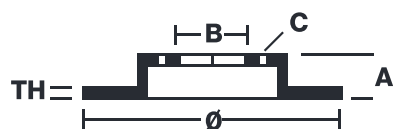

BRAKE DISC

09.4987.24

The **09.4987.24** brake disc is synonymous with reliability

The Brembo brake disc is fully interchangeable with an Original Equipment brake disc. The control of the entire production cycle allows Brembo to offer brake discs with outstanding performance levels, reliability, durability and comfort in all conditions of use. All Brembo brake discs are accompanied by the ECE-R90 homologation.

- ✓ OE-equivalent
- ✓ Brembo quality
- ✓ ECE-R90 certificate
- ✓ Safety
- ✓ Fastening screws

Technical specifications

EAN code
8020584012512

Axle
Front

Diameter \varnothing
266 mm

Thickness (TH)
20,5 mm

Height (A)
27 mm