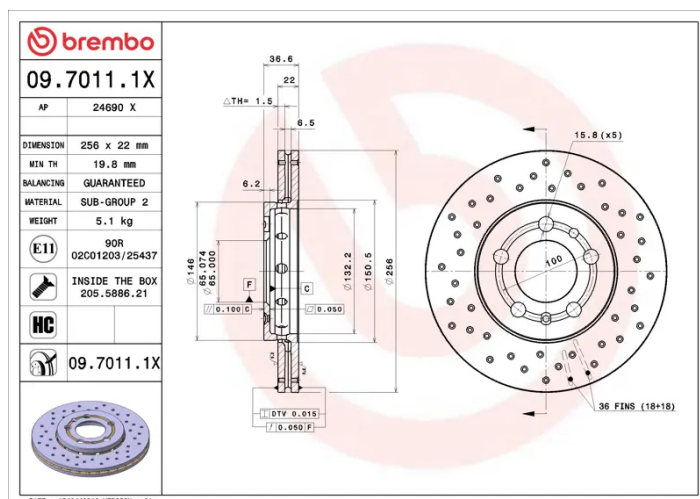

- ✓ Brembo quality
- ✓ ECE-R90 certificate
- ✓ Performance
- ✓ Sports driving
- ✓ Sporty look
- ✓ High carbon
- ✓ Anti-corrosion
- ✓ Fastening screws

Technical specifications

EAN code
8020584212462

Axle
Front

Diameter \varnothing
256 mm

Thickness (TH)
22 mm

Height (A)
37 mm

Number of holes (C)
5

Brake disc type
Ventilated

Centering (B)
65 mm

Min. thickness
19,8 mm

Tightening torque
120 Nm