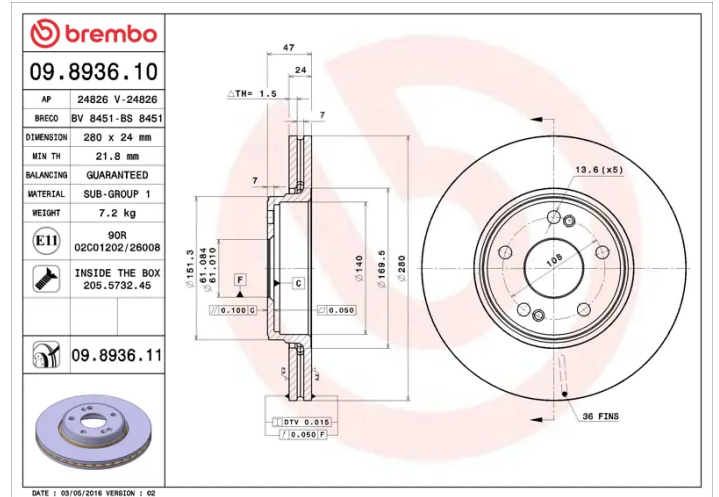

### Technical specifications

EAN code  
**8020584893616**

Axle  
**Front**

Diameter  $\varnothing$   
**280 mm**

Thickness (TH)  
**24 mm**

Height (A)  
**47 mm**

Number of holes (C)  
**5**

Brake disc type  
**Ventilated**

Centering (B)  
**61 mm**

Min. thickness  
**21,8 mm**

Tightening torque  
**110 Nm**

COMPATIBLE VEHICLES