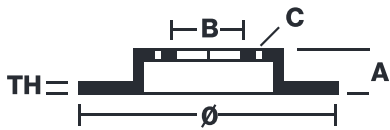

## 09.8936.10

The **09.8936.10** brake disc is synonymous with reliability

The Brembo brake disc is fully interchangeable with an Original Equipment brake disc. The control of the entire production cycle allows Brembo to offer brake discs with outstanding performance levels, reliability, durability and comfort in all conditions of use. All Brembo brake discs are accompanied by the ECE-R90 homologation.

### Technical specifications

EAN code  
**8020584893616**

Axle  
**Front**

Diameter  $\varnothing$   
**280 mm**

Thickness (TH)  
**24 mm**

Height (A)  
**47 mm**

Number of holes (C)  
**5**

Brake disc type  
**Ventilated**