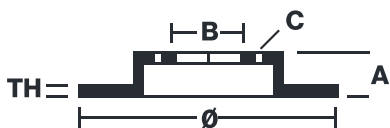

### Technical specifications

EAN code	Axle	Diameter Ø
<b>8020584324509</b>	<b>Front</b>	<b>348</b> mm
Thickness (TH)	Height (A)	Number of holes (C)
<b>30</b> mm	<b>62,2</b> mm	<b>5</b>
Brake disc type	Centering (B)	Min. thickness
<b>Ventilated</b>	<b>75,5</b> mm	<b>28,6</b> mm