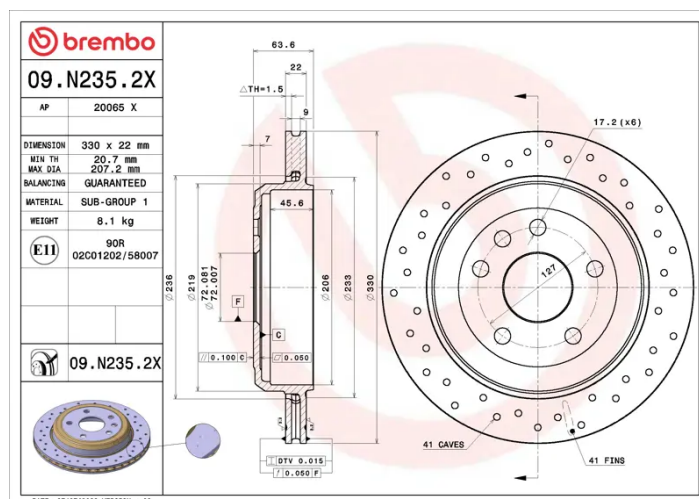

- ✓ Brembo quality
- ✓ ECE-R90 certificate
- ✓ Performance
- ✓ Sports driving
- ✓ Sporty look
- ✓ Anti-corrosion

Technical specifications

EAN code
8020584320273

Axle
Rear

Diameter Ø
330 mm

Thickness (TH)
22 mm

Height (A)
63,6 mm

Number of holes (C)
6

Brake disc type
Ventilated

Centering (B)
72 mm

Min. thickness
20,7 mm

COMPATIBLE VEHICLES

COMPATIBLE OE PART NUMBERS

68035022AB DODGE