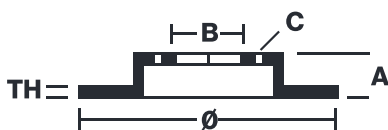

Brake disc technical specifications

Diameter	Thickness (TH)	Height (A)
300 mm	28 mm	68,5 mm

Number of holes (C)	Brake disc type	Centering (B)
6	Solid	85 mm

Min. thickness