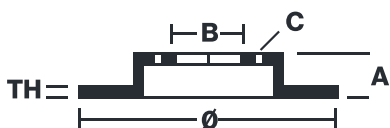

Brake disc technical specifications

Diameter	Thickness (TH)	Height (A)
300 mm	28 mm	68,5 mm

Number of holes (C)	Brake disc type	Centering (B)
6	Solid	85 mm

Min. thickness