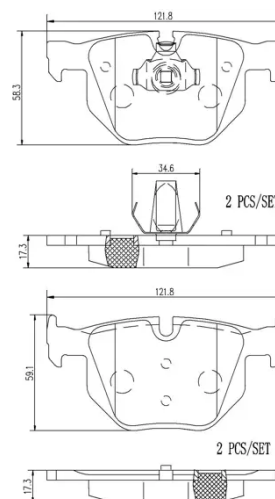

- ✓ OE-equivalent
- ✓ Brembo quality
- ✓ Safety
- ✓ Comfort
- ✓ Durability
- ✓ Dust reduction
- ✓ With accessories

Technical specifications

EAN code 8020584087978	Axle Rear	Thickness 17 mm
Width 122 mm	Height 58 mm	Braking system Teves
Wear indicator Prepared for wear indicator	WVA number 23447,23732	Accessories With accessories With anti-squeal shim With piston clip