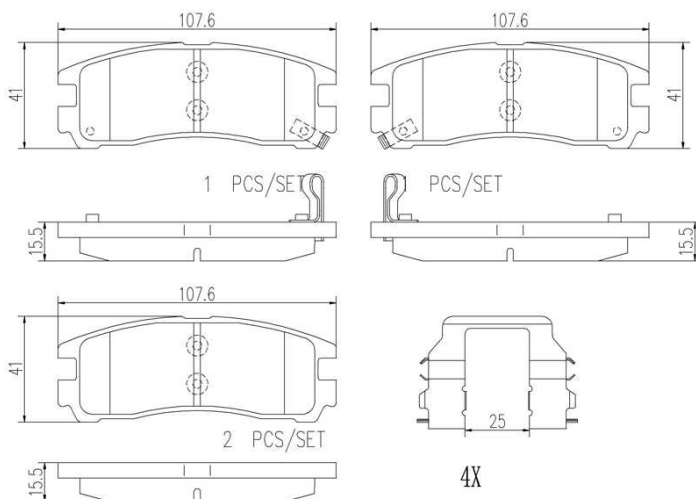

- ✓ OE-equivalent
- ✓ Brembo quality
- ✓ Safety
- ✓ Comfort
- ✓ Durability
- ✓ Dust reduction
- ✓ With accessories

Technical specifications

EAN code 8020584098615	Axle Rear	Thickness 16 mm
Width 108 mm	Height 41 mm	Braking system Akebono
Wear indicator Acoustic	WVA number 21706,21707,21708	Accessories With accessories With anti-squeal shim