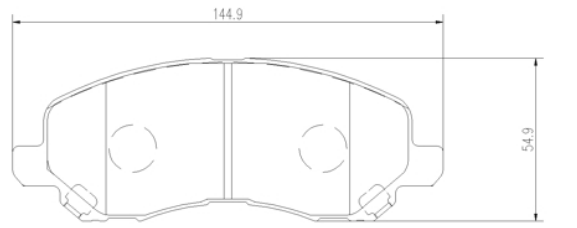

Technical specifications

EAN code
8020584098646

Axle
Front

Thickness
16 mm

Width
145 mm

Height
55 mm

Braking system
Akebono

Wear indicator
Acoustic

WVA number
23584

Accessories
With accessories
With anti-squeal shim

4PCS/SET

COMPATIBLE VEHICLES