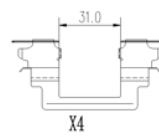

Technical specifications

EAN code
8020584098646

Axle
Front

Thickness
16 mm

Width
145 mm

Height
55 mm

Braking system
Akebono

Wear indicator
Acoustic

WVA number
23584

Accessories
With accessories
With anti-squeal shim

4PCS/SET

COMPATIBLE VEHICLES