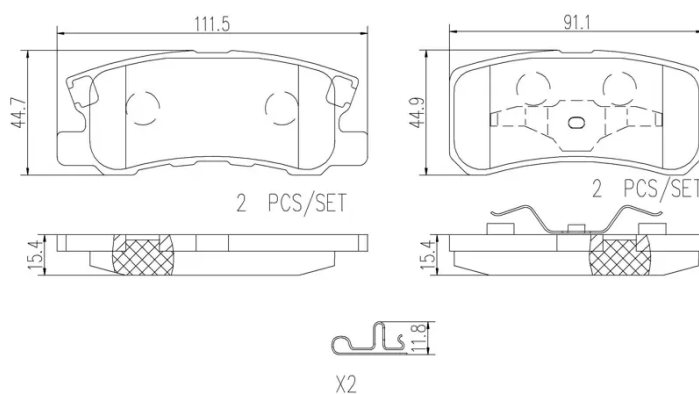

- ✓ OE-equivalent
- ✓ Brembo quality
- ✓ Safety
- ✓ Comfort
- ✓ Durability
- ✓ Dust reduction
- ✓ With accessories

Technical specifications

EAN code 8020584112434	Axle Rear	Thickness 15 mm
Width 91 mm	Height 45 mm	Braking system Akebono
Wear indicator Acoustic	WVA number 23582,23583	Accessories With accessories With anti-squeal shim With piston clip