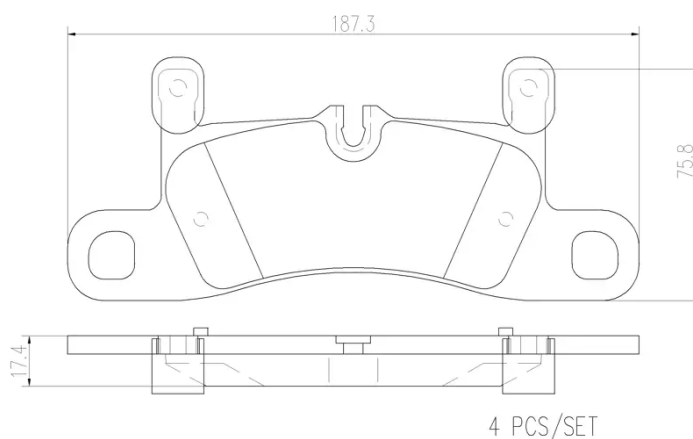

- ✓ OE-equivalent
- ✓ Brembo quality
- ✓ Safety
- ✓ Comfort
- ✓ Durability
- ✓ Dust reduction
- ✓ With accessories

Technical specifications

EAN code 8020584089613	Axle Rear	Thickness 17 mm
Width 187 mm	Height 76 mm	Braking system Brembo
Wear indicator Prepared for wear indicator	WVA number 24721	Accessories With anti-squeal shim With counterweights