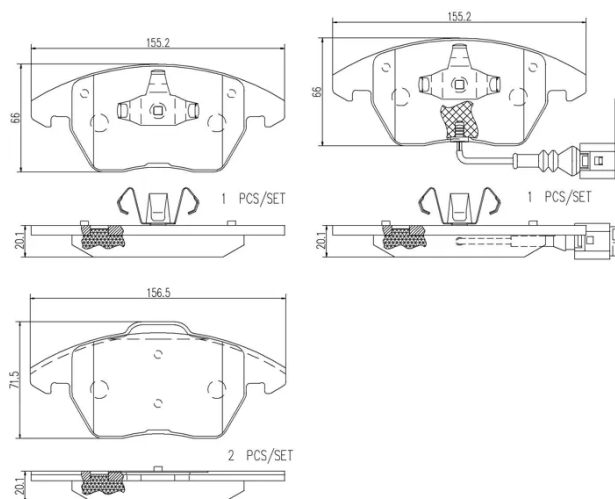

- ✓ OE-equivalent
- ✓ Brembo quality
- ✓ Safety
- ✓ Comfort
- ✓ Durability
- ✓ Dust reduction
- ✓ With accessories

Technical specifications

EAN code 8020584100127	Axle Front	Thickness 20 mm
Width 155 mm	Height 66 mm	Braking system Teves
Wear indicator Electric	WVA number 23587,23588,23589	Accessories With accessories With anti-squeal shim With piston clip