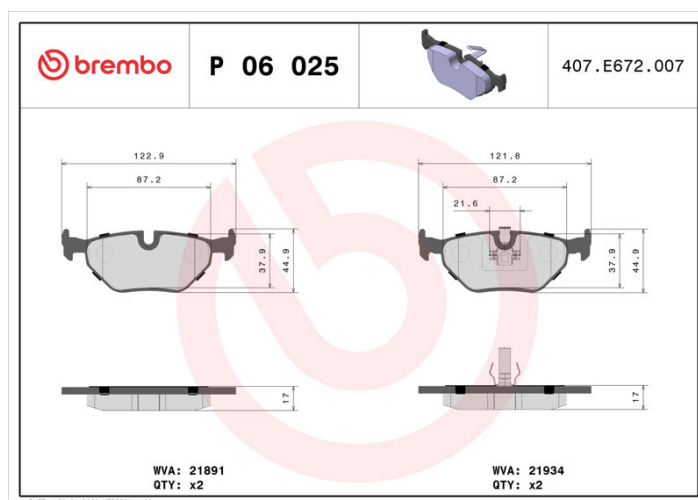

BRAKE PAD

P 06 025

The P 06 025 brake pad is synonymous with reliability

The Brembo brake pad guarantees ultimate safety when braking thanks to the use of more than 100 different compounds, designed according to the type of vehicle and use. Stopping distances reduced to a minimum, maximum driving comfort and silent operation are the most important features of Brembo materials. Brembo brake pads are supplied together with an extensive range of accessories and assembly kits for professional-standard installation.

- ✓ OE-equivalent
- ✓ Brembo quality
- ✓ ECE-R90 certificate
- ✓ Safety
- ✓ Performance
- ✓ Comfort

Technical specifications

EAN code 8020584050255	Axle Rear	Thickness 17 mm
Width 123 mm	Height 45 mm	Braking system Teves
Wear indicator Prepared for wear indicator	WVA number 21934,21935	Accessories With piston clip