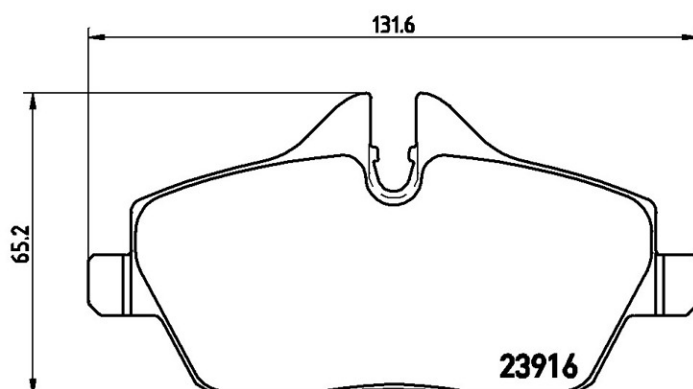

BRAKE PAD XTRA

P 06 034X

The P 06 034X Xtra brake pad is synonymous with reliability

Brembo Xtra brake pads, developed to enhance the advantages of the Xtra and Max discs, are made using the special BRM X L01 compound which consists of more than 30 different components. Compared with the compound used for original-equivalent pads, the new solution assures a higher friction coefficient, which translates to more precise and stable braking, at both high and low temperatures. All this makes for greater driving comfort and improved pedal modularity, without compromising the product's mileage output.

- ✓ OE-equivalent
- ✓ Brembo quality
- ✓ ECE-R90 certificate
- ✓ Safety
- ✓ Performance
- ✓ Sports driving

Technical specifications

EAN code	Axle	Thickness
8020584068489	Front	18 mm
Width	Height	Braking system
132 mm	54 mm	Lucas
Wear indicator	WVA number	Accessories
Prepared for wear indicator	23916,23915	With brake caliper bolts