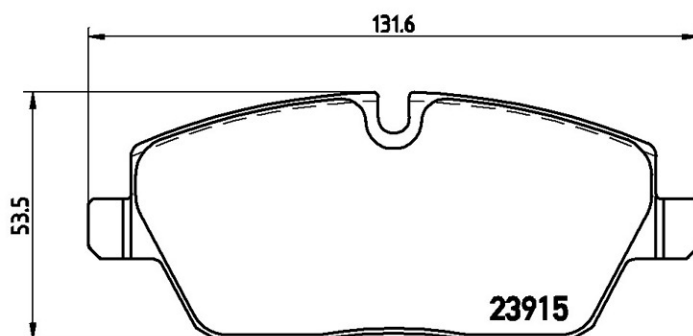

BRAKE PAD XTRA

P 06 034X

The P 06 034X Xtra brake pad is synonymous with reliability

Brembo Xtra brake pads, developed to enhance the advantages of the Xtra and Max discs, are made using the special BRM X L01 compound which consists of more than 30 different components. Compared with the compound used for original-equivalent pads, the new solution assures a higher friction coefficient, which translates to more precise and stable braking, at both high and low temperatures. All this makes for greater driving comfort and improved pedal modularity, without compromising the product's mileage output.

- ✓ OE-equivalent
- ✓ Brembo quality
- ✓ ECE-R90 certificate
- ✓ Safety
- ✓ Performance
- ✓ Sports driving

Technical specifications

EAN code	Axle	Thickness
8020584068489	Front	18 mm
Width	Height	Braking system
132 mm	54 mm	Lucas
Wear indicator	WVA number	Accessories
Prepared for wear indicator	23916,23915	With brake caliper bolts