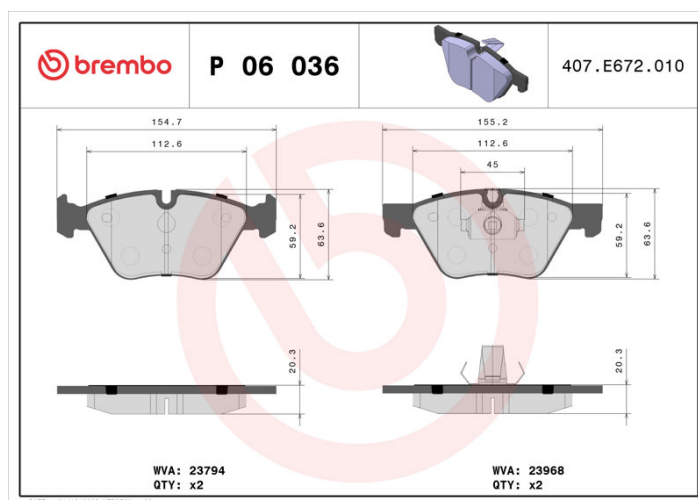

BRAKE PAD

P 06 036

The P 06 036 brake pad is synonymous with reliability

The Brembo brake pad guarantees ultimate safety when braking thanks to the use of more than 100 different compounds, designed according to the type of vehicle and use. Stopping distances reduced to a minimum, maximum driving comfort and silent operation are the most important features of Brembo materials. Brembo brake pads are supplied together with an extensive range of accessories and assembly kits for professional-standard installation.

- ✓ OE-equivalent
- ✓ Brembo quality
- ✓ ECE-R90 certificate
- ✓ Safety
- ✓ Performance
- ✓ Comfort

Technical specifications

EAN code 8020584059340	Axle Front	Thickness 20 mm
Width 155 mm	Height 64 mm	Braking system Teves
Wear indicator Prepared for wear indicator	WVA number 23794,23968	Accessories With piston clip