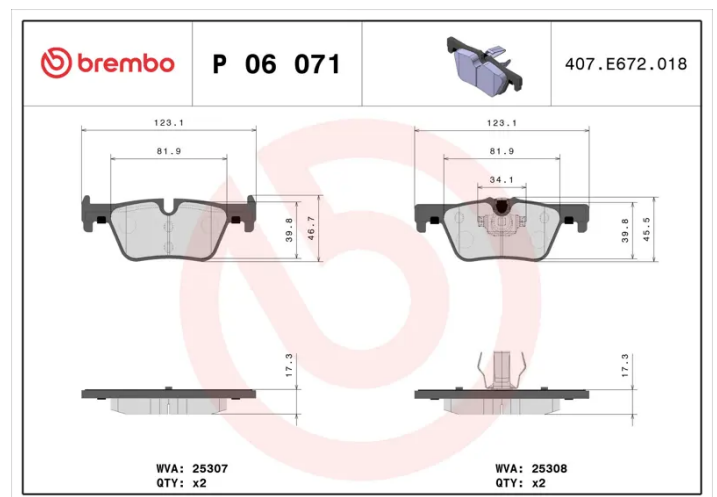

BRAKE PAD

P 06 071

The P 06 071 brake pad is synonymous with reliability

The Brembo brake pad guarantees ultimate safety when braking thanks to the use of more than 100 different compounds, designed according to the type of vehicle and use. Stopping distances reduced to a minimum, maximum driving comfort and silent operation are the most important features of Brembo materials. Brembo brake pads are supplied together with an extensive range of accessories and assembly kits for professional-standard installation.

- ✓ OE-equivalent
- ✓ Brembo quality
- ✓ ECE-R90 certificate
- ✓ Safety
- ✓ Performance
- ✓ Comfort
- ✓ With accessories

Technical specifications

EAN code 8020584102657	Axle Rear	Thickness 17 mm
Width 123 mm	Height 45 mm	Braking system Teves
Wear indicator Prepared for wear indicator	WVA number 25307,25308	Accessories With accessories With anti-squeal shim With piston clip