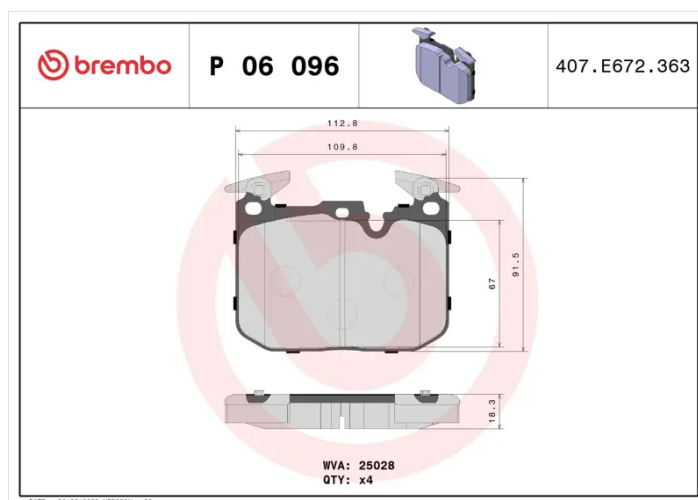

BRAKE PAD

P 06 096

The P 06 096 brake pad is synonymous with reliability

The Brembo brake pad guarantees ultimate safety when braking thanks to the use of more than 100 different compounds, designed according to the type of vehicle and use. Stopping distances reduced to a minimum, maximum driving comfort and silent operation are the most important features of Brembo materials. Brembo brake pads are supplied together with an extensive range of accessories and assembly kits for professional-standard installation.

- ✓ OE-equivalent
- ✓ Brembo quality
- ✓ ECE-R90 certificate
- ✓ Safety
- ✓ Performance
- ✓ Comfort

Technical specifications

EAN code 8020584084731	Axle Front	Thickness 18 mm
Width 113 mm	Height 91 mm	Braking system Brembo
Wear indicator Prepared for wear indicator	WVA number 25028	Accessories With counterweights