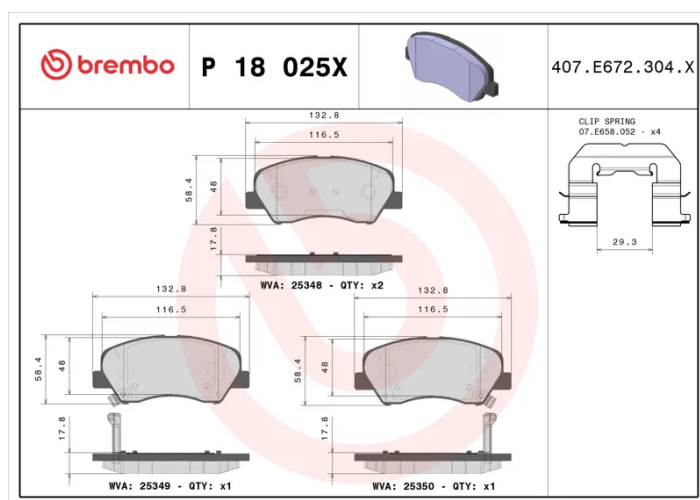

### Technical specifications

EAN code <b>8020584121436</b>	Axle <b>Front</b>	Thickness <b>18 mm</b>
Width <b>133 mm</b>	Height <b>58 mm</b>	Braking system <b>Mando</b>
Wear indicator <b>Acoustic</b>	WVA number <b>25348,25350,25349</b>	Accessories <b>With accessories With anti-squeal shim</b>