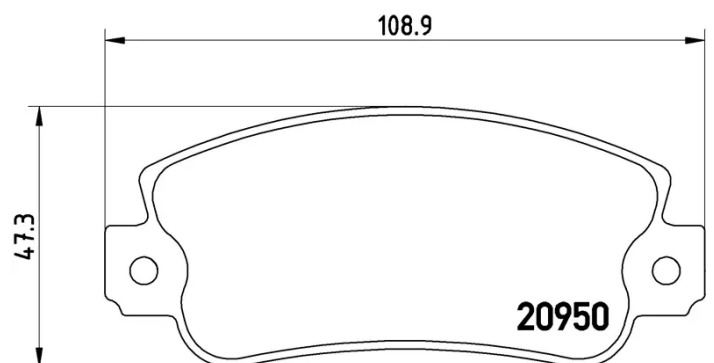

BRAKE PAD

P 23 021

The P 23 021 brake pad is synonymous with reliability

The Brembo brake pad guarantees ultimate safety when braking thanks to the use of more than 100 different compounds, designed according to the type of vehicle and use. Stopping distances reduced to a minimum, maximum driving comfort and silent operation are the most important features of Brembo materials. Brembo brake pads are supplied together with an extensive range of accessories and assembly kits for professional-standard installation.

- ✓ OE-equivalent
- ✓ Brembo quality
- ✓ ECE-R90 certificate
- ✓ Safety
- ✓ Performance
- ✓ Comfort

Technical specifications

EAN code	Axle	Thickness
8020584050910	Front	18 mm
Width	Height	Braking system
109 mm	47 mm	Bendix
Wear indicator	WVA number	Accessories
Without	20950	With anti-squeal shim