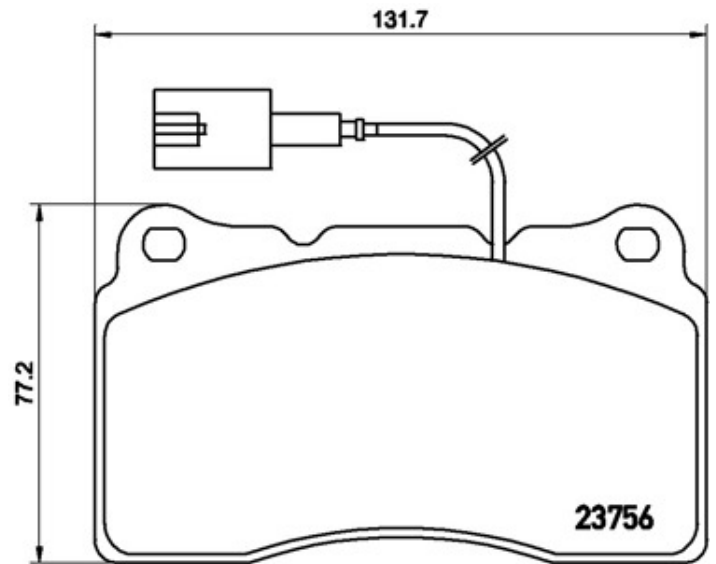

- ✓ OE-equivalent
- ✓ Brembo quality
- ✓ ECE-R90 certificate
- ✓ Safety
- ✓ Performance
- ✓ Sports driving

Technical specifications

EAN code
8020584068700

Axle
Front

Thickness
16 mm

Width
132 mm

Height
77 mm

Braking system
Brembo

Wear indicator
Electric

WVA number
23756,23757,23092

COMPATIBLE VEHICLES

COMPATIBLE OE PART NUMBERS

77365490

ALFA ROMEO