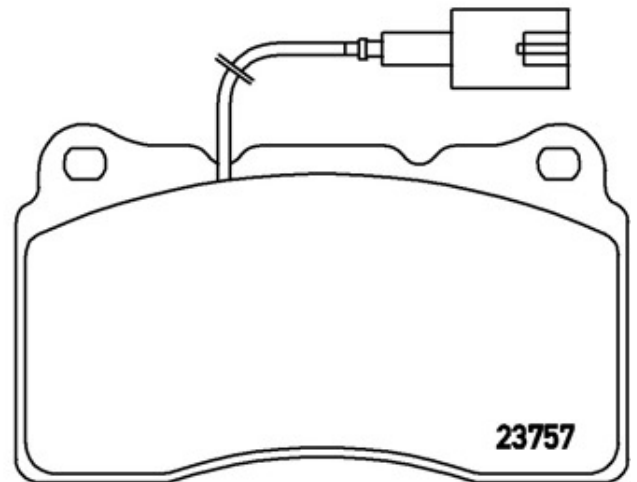

BRAKE PAD XTRA

P 23 134X

The P 23 134X Xtra brake pad is synonymous with reliability

Brembo Xtra brake pads, developed to enhance the advantages of the Xtra and Max discs, are made using the special BRM X L01 compound which consists of more than 30 different components. Compared with the compound used for original-equivalent pads, the new solution assures a higher friction coefficient, which translates to more precise and stable braking, at both high and low temperatures. All this makes for greater driving comfort and improved pedal modularity, without compromising the product's mileage output.

- ✓ OE-equivalent
- ✓ Brembo quality
- ✓ ECE-R90 certificate
- ✓ Safety
- ✓ Performance
- ✓ Sports driving

Technical specifications

EAN code
8020584068700

Axle
Front

Thickness
16 mm

Width
132 mm

Height
77 mm

Braking system
Brembo

Wear indicator
Electric

WVA number
23756,23757,23092

COMPATIBLE VEHICLES

COMPATIBLE OE PART NUMBERS

77365490

ALFA ROMEO