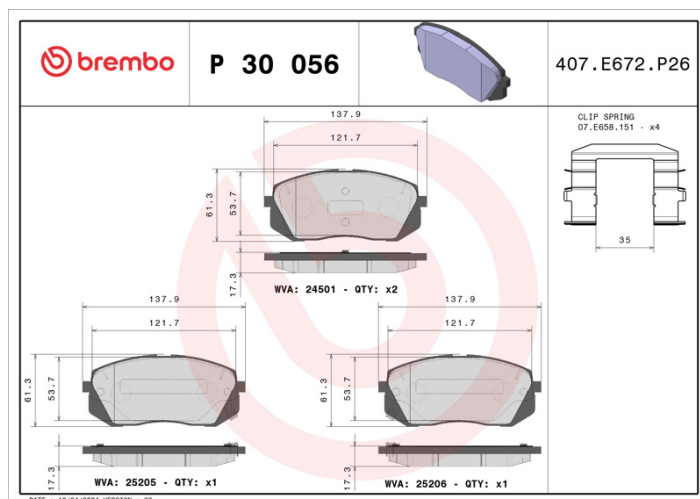

BRAKE PAD

P 30 056

The P 30 056 brake pad is synonymous with reliability

The Brembo brake pad guarantees ultimate safety when braking thanks to the use of more than 100 different compounds, designed according to the type of vehicle and use. Stopping distances reduced to a minimum, maximum driving comfort and silent operation are the most important features of Brembo materials. Brembo brake pads are supplied together with an extensive range of accessories and assembly kits for professional-standard installation.

- ✓ OE-equivalent
- ✓ Brembo quality
- ✓ ECE-R90 certificate
- ✓ Safety
- ✓ Performance
- ✓ Comfort
- ✓ With accessories

Technical specifications

EAN code 8020584103135	Axle Front	Thickness 18 mm
Width 138 mm	Height 61 mm	Braking system Mando
Wear indicator Acoustic	WVA number 24501,25205,25206	Accessories With accessories With anti-squeal shim