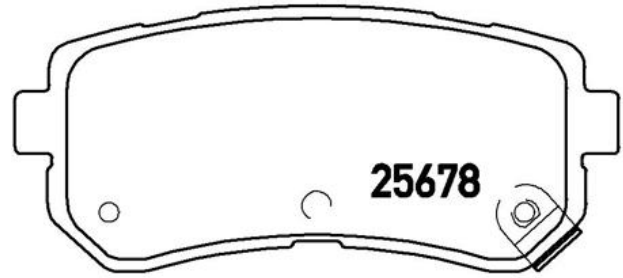

## P 30 068

**The P 30 068 brake pad is synonymous with reliability**

The Brembo brake pad guarantees ultimate safety when braking thanks to the use of more than 100 different compounds, designed according to the type of vehicle and use. Stopping distances reduced to a minimum, maximum driving comfort and silent operation are the most important features of Brembo materials. Brembo brake pads are supplied together with an extensive range of accessories and assembly kits for professional-standard installation.

## Technical specifications

EAN code	Axle	Thickness
8020584109892	Rear	16 mm
Width	Height	Braking system
93 mm	41 mm	Mando
Wear indicator	WVA number	Accessories
Acoustic	25677,25678,25679	With accessories