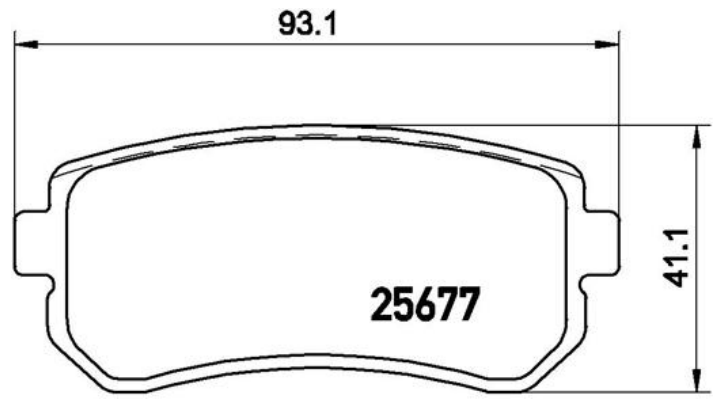

## Technical specifications

EAN code	Axle	Thickness
8020584109892	Rear	16 mm
Width	Height	Braking system
93 mm	41 mm	Mando
Wear indicator	WVA number	Accessories
Acoustic	25677,25678,25679	With accessories