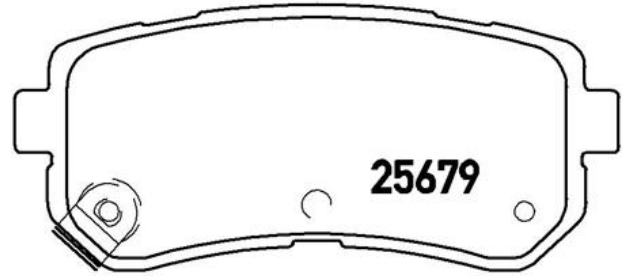

## P 30 068

**The P 30 068 brake pad is synonymous with reliability**

The Brembo brake pad guarantees ultimate safety when braking thanks to the use of more than 100 different compounds, designed according to the type of vehicle and use. Stopping distances reduced to a minimum, maximum driving comfort and silent operation are the most important features of Brembo materials. Brembo brake pads are supplied together with an extensive range of accessories and assembly kits for professional-standard installation.

## Technical specifications

EAN code	Axle	Thickness
8020584109892	Rear	16 mm
Width	Height	Braking system
93 mm	41 mm	Mando
Wear indicator	WVA number	Accessories
Acoustic	25677,25678,25679	With accessories