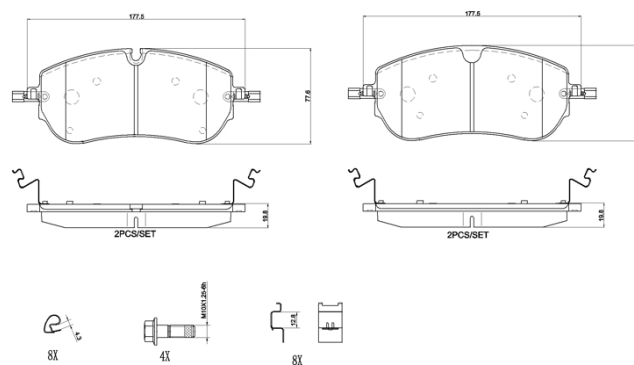

- ✓ OE-equivalent
- ✓ Brembo quality
- ✓ ECE-R90 certificate
- ✓ Safety
- ✓ Performance
- ✓ Comfort
- ✓ With accessories

Technical specifications

EAN code
8020584125700

Axle
Front

Thickness
20 mm

Width
177 mm

Height
77 mm

Braking system
CBI

Wear indicator
Prepared for wear indicator

WVA number
26510,26511

Accessories
With accessories
With anti-squeal shim
With brake caliper bolts

COMPATIBLE VEHICLES

COMPATIBLE OE PART NUMBERS