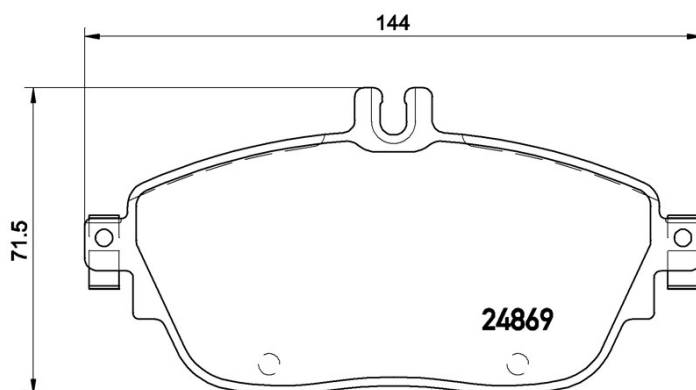

BRAKE PAD XTRA

P 50 093X

The P 50 093X Xtra brake pad is synonymous with reliability

Brembo Xtra brake pads, developed to enhance the advantages of the Xtra and Max discs, are made using the special BRM X L01 compound which consists of more than 30 different components. Compared with the compound used for original-equivalent pads, the new solution assures a higher friction coefficient, which translates to more precise and stable braking, at both high and low temperatures. All this makes for greater driving comfort and improved pedal modularity, without compromising the product's mileage output.

- ✓ OE-equivalent
- ✓ Brembo quality
- ✓ ECE-R90 certificate
- ✓ Safety
- ✓ Performance
- ✓ Sports driving

Technical specifications

EAN code	Axle	Thickness
8020584068991	Front and rear	19 mm
Width	Height	Braking system
144 mm	72 mm	TRW
Wear indicator	WVA number	Accessories
Prepared for wear indicator	24869	With anti-squeal shim With brake caliper bolts