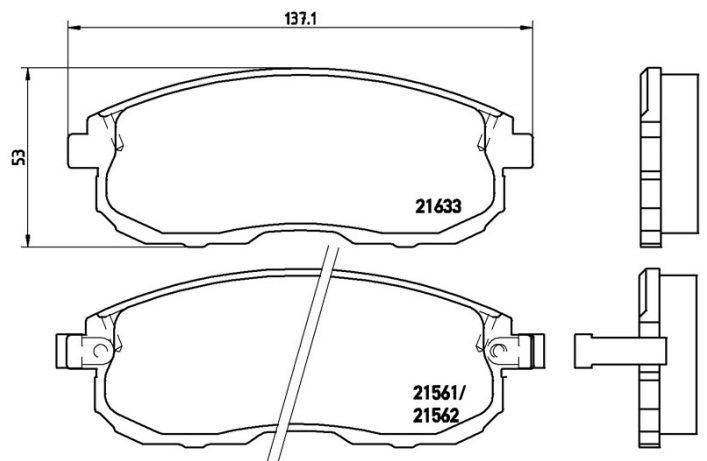

BRAKE PAD

P 56 021

The P 56 021 brake pad is synonymous with reliability

The Brembo brake pad guarantees ultimate safety when braking thanks to the use of more than 100 different compounds, designed according to the type of vehicle and use. Stopping distances reduced to a minimum, maximum driving comfort and silent operation are the most important features of Brembo materials. Brembo brake pads are supplied together with an extensive range of accessories and assembly kits for professional-standard installation.

- ✓ OE-equivalent
- ✓ Brembo quality
- ✓ ECE-R90 certificate
- ✓ Safety
- ✓ Performance
- ✓ Comfort

Technical specifications

EAN code	Axle	Thickness
8020584055014	Front	17 mm
Width	Height	Braking system
137 mm	53 mm	Sumitomo
Wear indicator	WVA number	
Acoustic	21633,21561,21562	