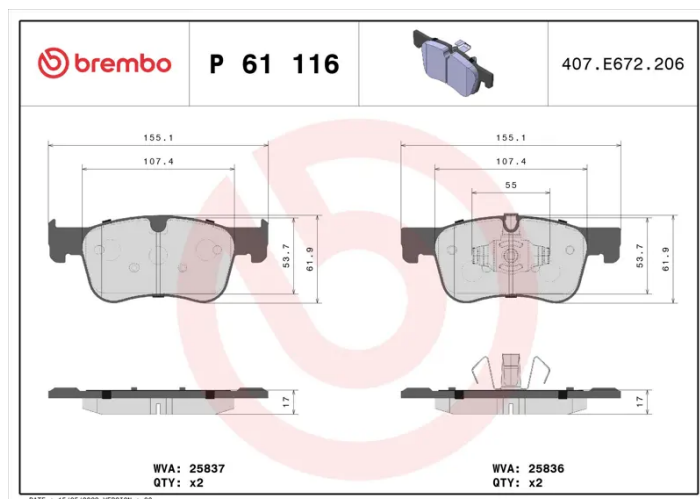

BRAKE PAD

P 61 116

The P 61 116 brake pad is synonymous with reliability

The Brembo brake pad guarantees ultimate safety when braking thanks to the use of more than 100 different compounds, designed according to the type of vehicle and use. Stopping distances reduced to a minimum, maximum driving comfort and silent operation are the most important features of Brembo materials. Brembo brake pads are supplied together with an extensive range of accessories and assembly kits for professional-standard installation.

- ✓ OE-equivalent
- ✓ Brembo quality
- ✓ ECE-R90 certificate
- ✓ Safety
- ✓ Performance
- ✓ Comfort
- ✓ With accessories

Technical specifications

EAN code 8020584110041	Axle Front	Thickness 17 mm
Width 155 mm	Height 62 mm	Braking system Teves
Wear indicator Prepared for wear indicator	WVA number 25836,25837	Accessories With accessories With anti-squeal shim With piston clip