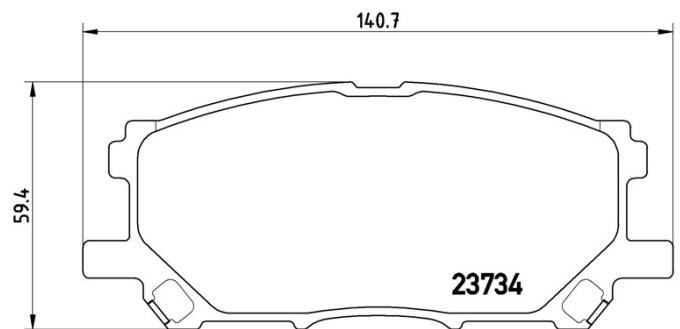

### Technical specifications

EAN code	Axle	Thickness
<b>8020584058022</b>	<b>Front</b>	<b>17 mm</b>
Width	Height	Braking system
<b>141 mm</b>	<b>59 mm</b>	<b>Akebono</b>
Wear indicator	WVA number	
<b>Acoustic</b>	<b>23734,23989</b>	