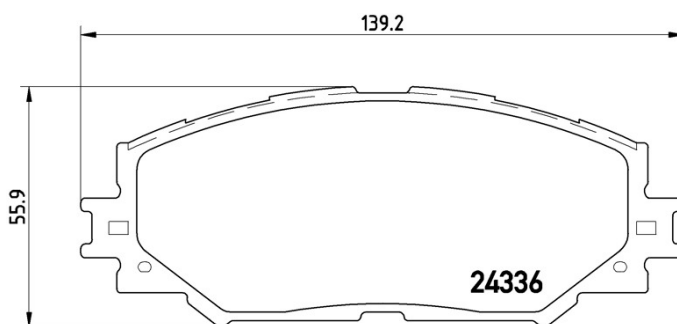

BRAKE PAD

P 83 082

The P 83 082 brake pad is synonymous with reliability

The Brembo brake pad guarantees ultimate safety when braking thanks to the use of more than 100 different compounds, designed according to the type of vehicle and use. Stopping distances reduced to a minimum, maximum driving comfort and silent operation are the most important features of Brembo materials. Brembo brake pads are supplied together with an extensive range of accessories and assembly kits for professional-standard installation.

- ✓ OE-equivalent
- ✓ Brembo quality
- ✓ ECE-R90 certificate
- ✓ Safety
- ✓ Performance
- ✓ Comfort

Technical specifications

EAN code	Axle	Thickness
8020584062203	Front	18 mm
Width	Height	Braking system
139 mm	56 mm	Akebono
Wear indicator	WVA number	
Without	24336	