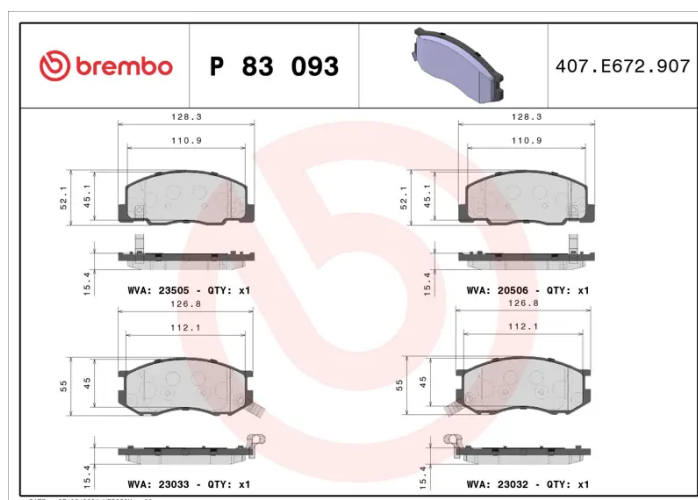

BRAKE PAD

P 83 093

The P 83 093 brake pad is synonymous with reliability

The Brembo brake pad guarantees ultimate safety when braking thanks to the use of more than 100 different compounds, designed according to the type of vehicle and use. Stopping distances reduced to a minimum, maximum driving comfort and silent operation are the most important features of Brembo materials. Brembo brake pads are supplied together with an extensive range of accessories and assembly kits for professional-standard installation.

- ✓ OE-equivalent
- ✓ Brembo quality
- ✓ ECE-R90 certificate
- ✓ Safety
- ✓ Performance
- ✓ Comfort

Technical specifications

EAN code 8020584062319	Axle Front	Thickness 16 mm
Width 127 mm	Height 52 mm	Braking system Akebono
Wear indicator Acoustic	WVA number 23032,23033,23505,23506	Accessories With anti-squeal shim