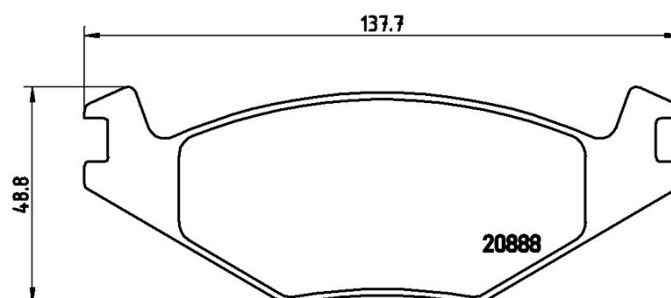

## P 85 024

The P 85 024 brake pad is synonymous with reliability

The Brembo brake pad guarantees ultimate safety when braking thanks to the use of more than 100 different compounds, designed according to the type of vehicle and use. Stopping distances reduced to a minimum, maximum driving comfort and silent operation are the most important features of Brembo materials. Brembo brake pads are supplied together with an extensive range of accessories and assembly kits for professional-standard installation.

### Technical specifications

EAN code <b>8020584058275</b>	Axle <b>Front</b>	Thickness <b>17 mm</b>
Width <b>138 mm</b>	Height <b>48 mm</b>	Braking system <b>Kelsey Hayes</b>
Wear indicator <b>Without</b>	WVA number <b>20887,20888</b>	Accessories <b>With accessories</b>