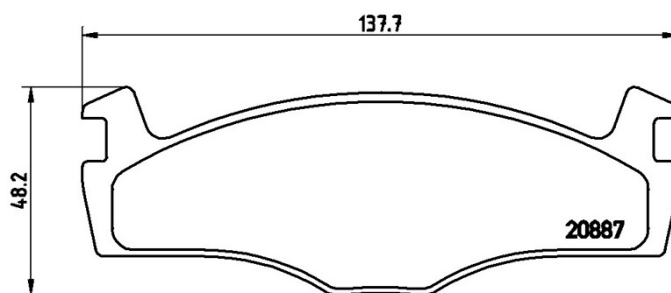

## P 85 024

The P 85 024 brake pad is synonymous with reliability

The Brembo brake pad guarantees ultimate safety when braking thanks to the use of more than 100 different compounds, designed according to the type of vehicle and use. Stopping distances reduced to a minimum, maximum driving comfort and silent operation are the most important features of Brembo materials. Brembo brake pads are supplied together with an extensive range of accessories and assembly kits for professional-standard installation.

### Technical specifications

EAN code <b>8020584058275</b>	Axle <b>Front</b>	Thickness <b>17 mm</b>
Width <b>138 mm</b>	Height <b>48 mm</b>	Braking system <b>Kelsey Hayes</b>
Wear indicator <b>Without</b>	WVA number <b>20887,20888</b>	Accessories <b>With accessories</b>