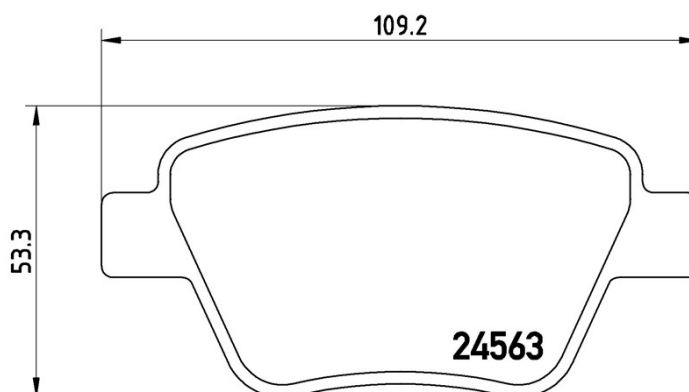

BRAKE PAD XTRA P 85 114X

The P 85 114X Xtra brake pad is synonymous with reliability

Brembo Xtra brake pads, developed to enhance the advantages of the Xtra and Max discs, are made using the special BRM X L01 compound which consists of more than 30 different components. Compared with the compound used for original-equivalent pads, the new solution assures a higher friction coefficient, which translates to more precise and stable braking, at both high and low temperatures. All this makes for greater driving comfort and improved pedal modularity, without compromising the product's mileage output.

- ✓ OE-equivalent
- ✓ Brembo quality
- ✓ ECE-R90 certificate
- ✓ Safety
- ✓ Performance
- ✓ Sports driving

Technical specifications

EAN code	Axle	Thickness
8020584069387	Rear	18 mm
Width	Height	Braking system
109 mm	53 mm	Bosch
Wear indicator	WVA number	Accessories
Without	24563	With brake caliper bolts